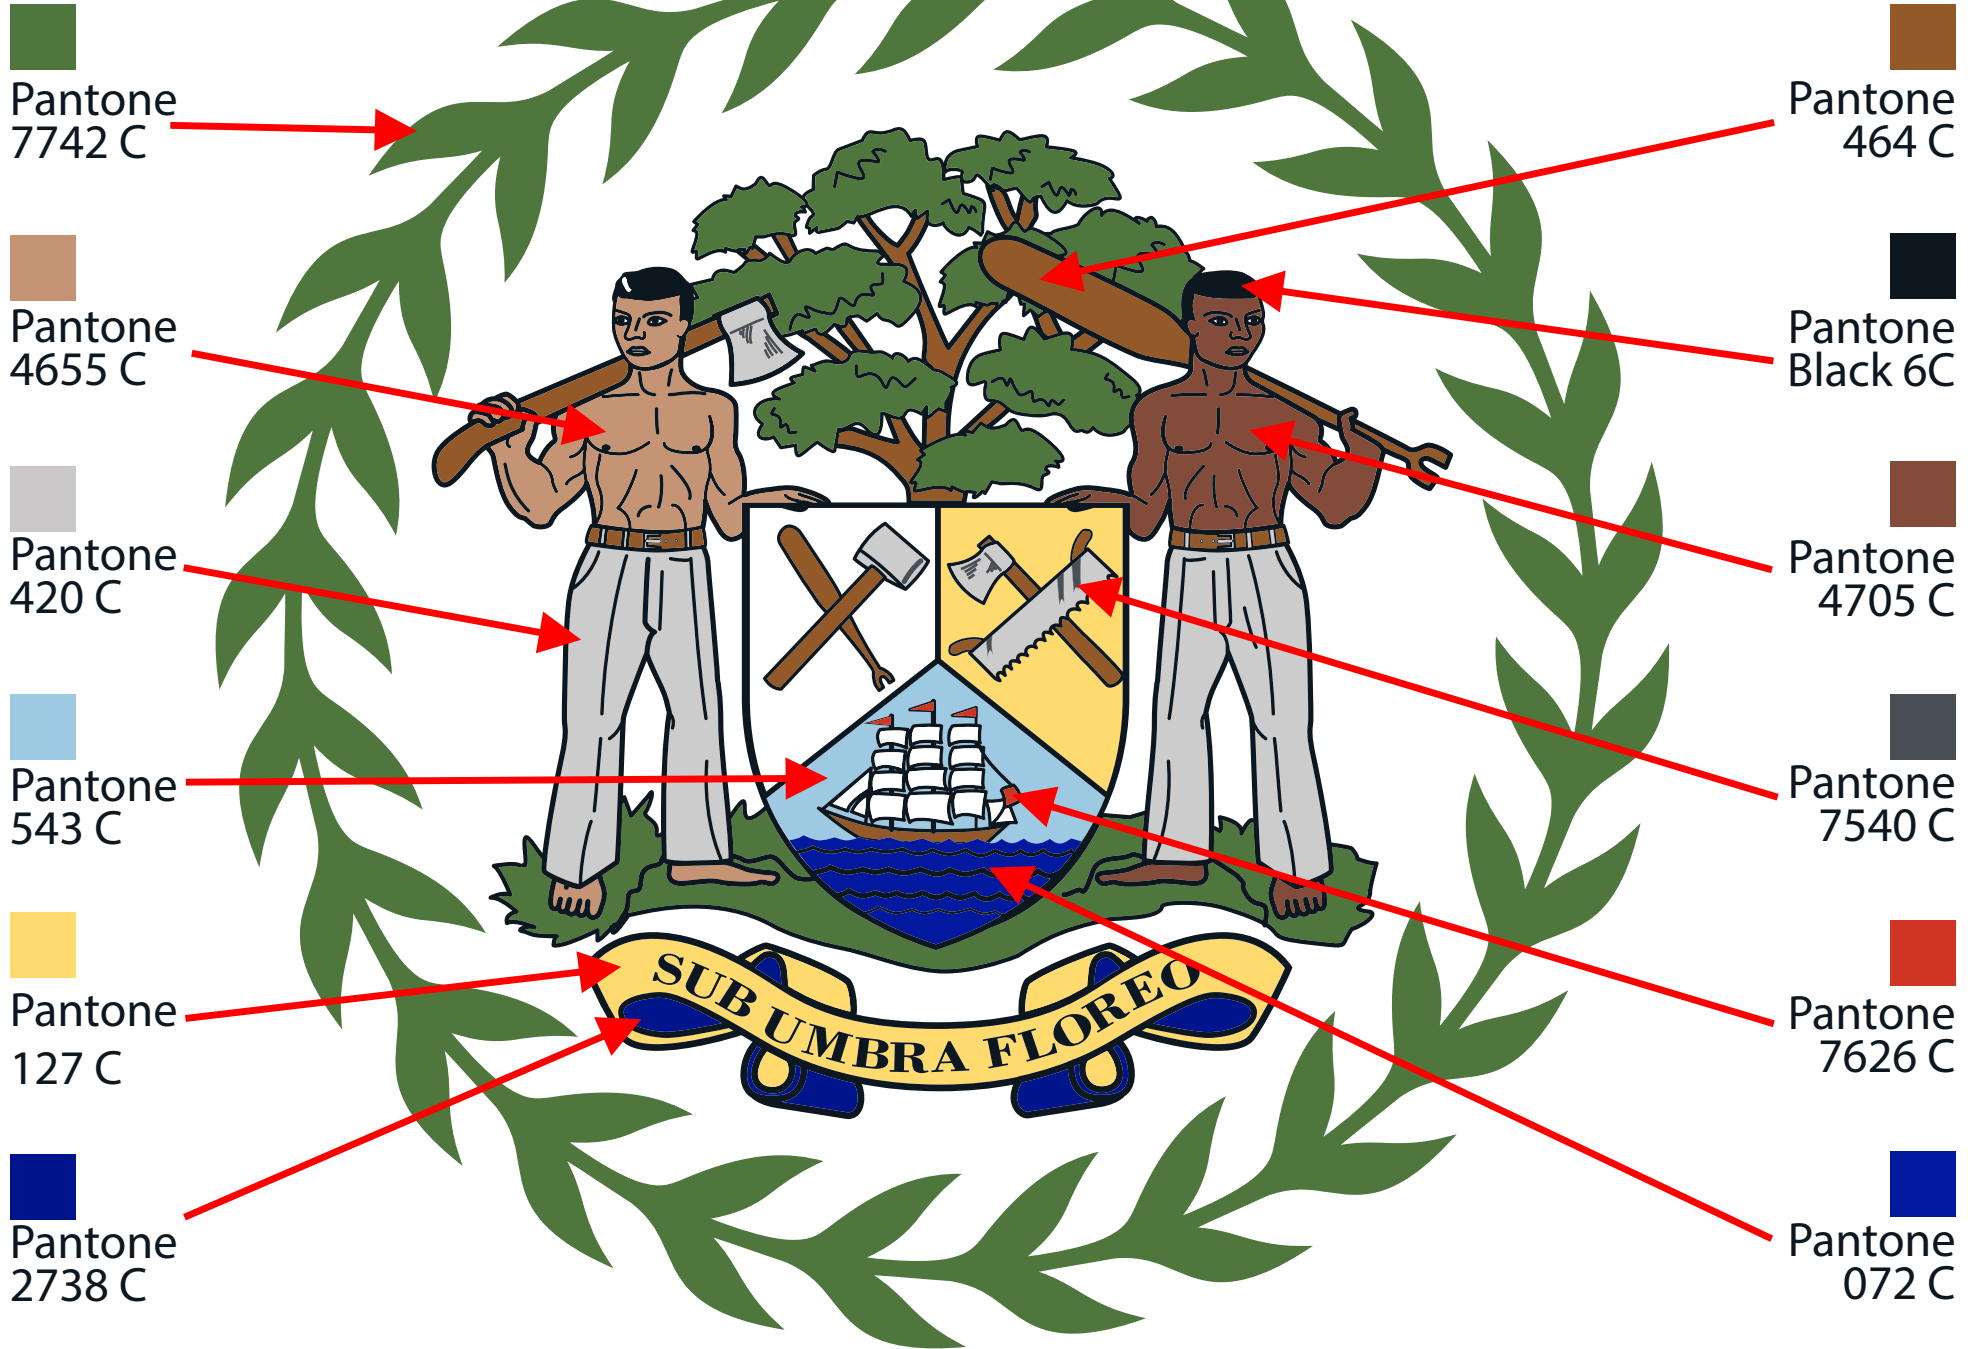

Belize Coat of Arms Pantone Colors

Belize Flag Pantone colors

 Pantone  
2738 C

 Pantone  
485 C